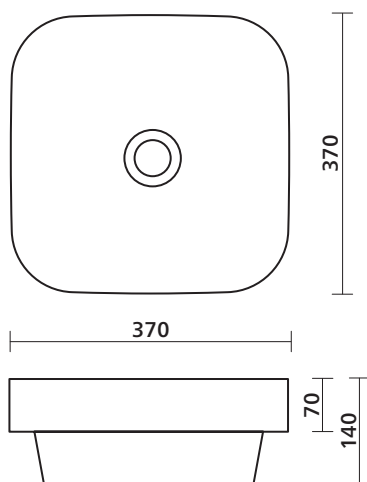

Obello 372

Collection: Elevate

Inset above counter basin, rounded square

Order code

192958 Obello 372 ceramic basin

Product details

TAPHOLE	No taphole.
WASTE	Suits standard 32 mm non-overflow waste (not supplied).
OVERFLOW	No overflow.
MATERIAL	Vitreous china.
COLOUR	White, Gloss finish.
FIXING	Always use the actual basin to verify cutout. Use silicone sealant. Do not use epoxy type adhesives.

basin wastes

SEIMA

kitchen + laundry + bathroom ware

seima.com.au

Please note

- All measurements are in millimetres.
- Dimensions are nominal and subject to normal ceramic manufacturing variations of ± 5 mm.
- Wastes, taps and bottle traps shown in images are not included unless specified.
- Fixing: Use silicone sealant. Do not use epoxy type adhesives.
- Always use the actual basin to verify cutout.
- Specifications may vary without notice as part of our continuous improvement practices.
- Clean with a damp cloth. Do not use abrasive cleaners, liquids or pastes.